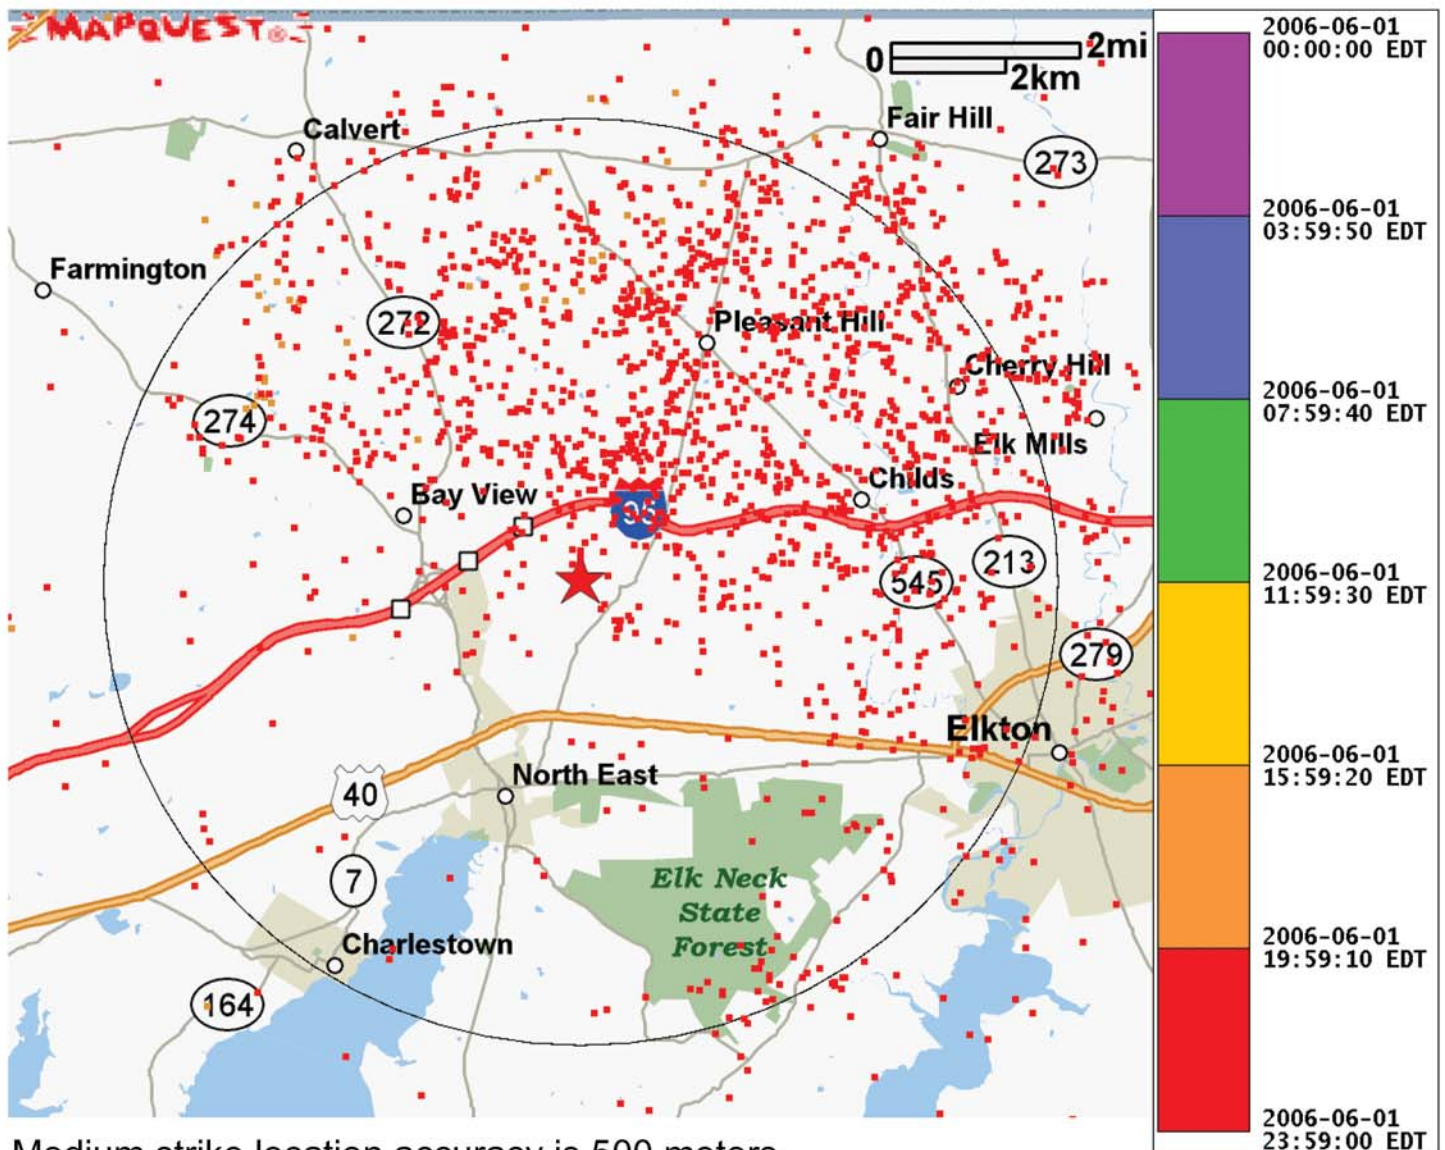

STRIKEnet Report 177696

Report Title: MD06012006FF

Total Lightning Strokes Detected: 1926

Lightning Strokes Detected within 5 mi/8 km radius: 1419

Lightning Strokes Detected beyond 5 mi/8 km whose confidence ellipse overlaps the radius: 507

Search Radius: 5 mi/8 km

Time Span: Jun 1, 2006 12:00:00 AM US/Eastern to Jun 1, 2006 11:59:00 PM US/Eastern

Location Points For Lightning Strokes

Medium strike location accuracy is 500 meters.

STRIKEnet Report 177696

Report Title: MD06012006FF

Total Lightning Strokes Detected: 1926

Lightning Strokes Detected within 5 mi/8 km radius: 1419

Lightning Strokes Detected beyond 5 mi/8 km whose confidence ellipse overlaps the radius: 507